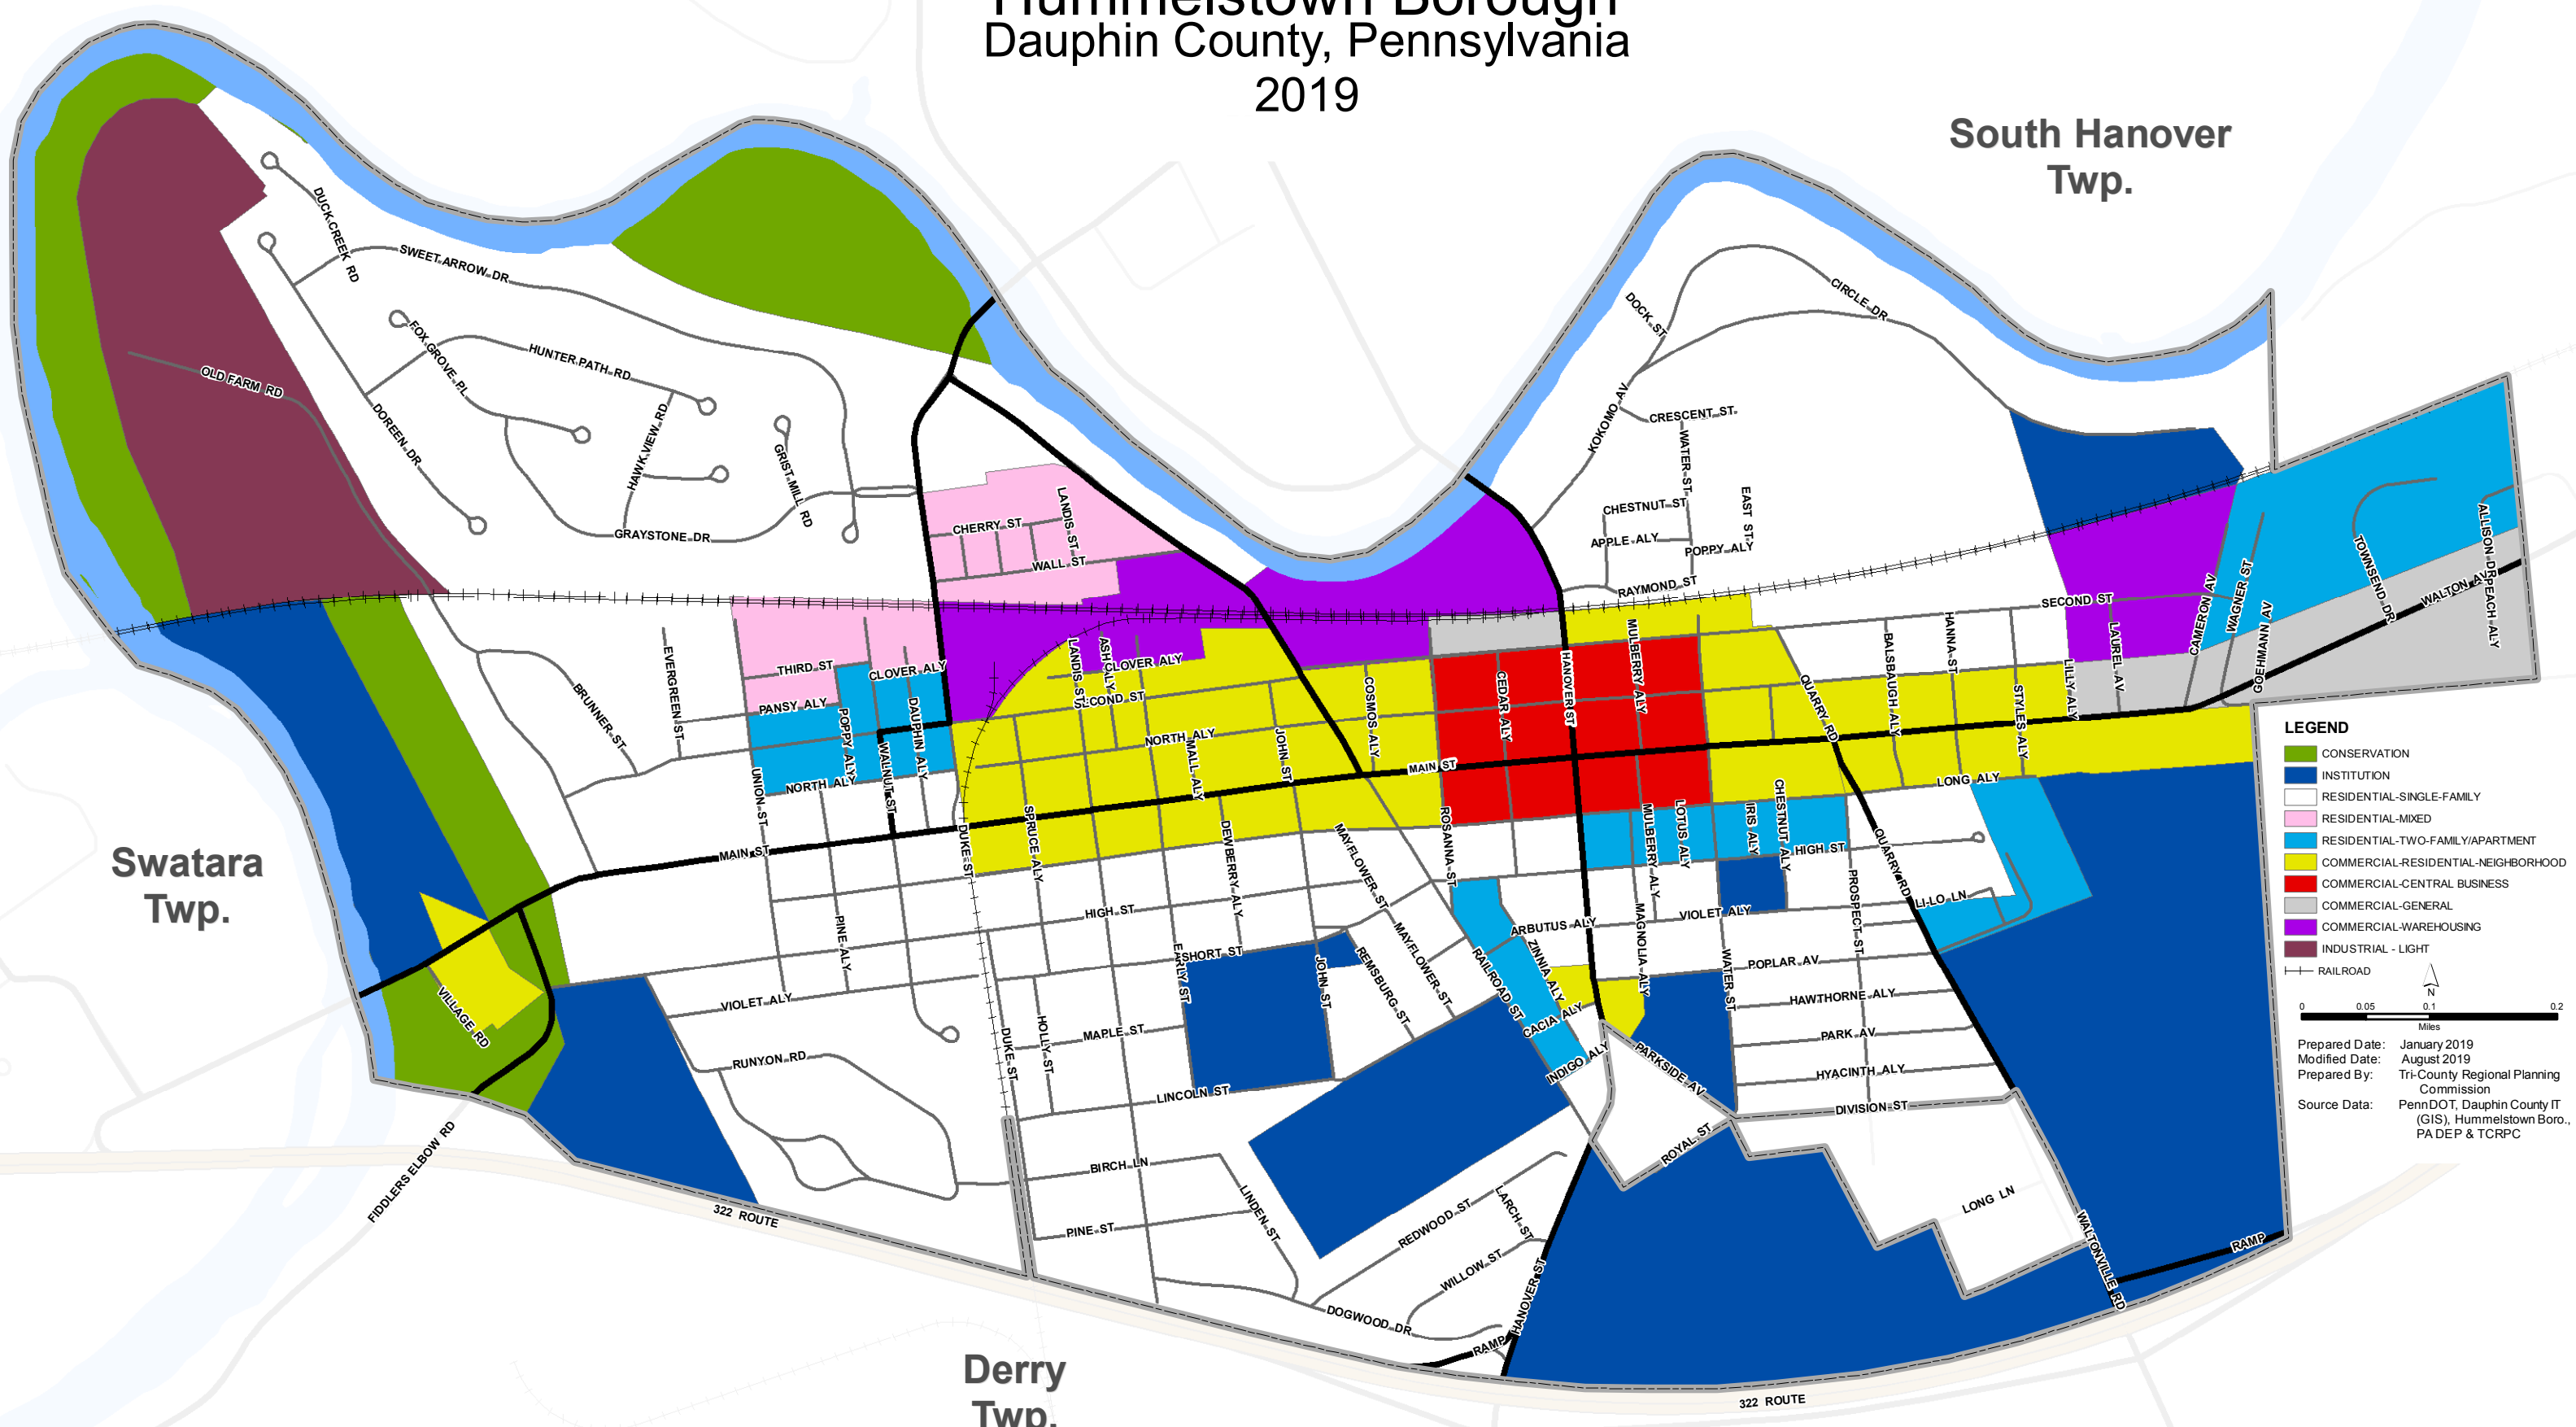

# Zoning Map

## Hummelstown Borough

### Dauphin County, Pennsylvania

#### 2019

South Hanover  
Twp.

Swatara  
Twp.

Derry  
Twp.

**LEGEND**

- CONSERVATION
- INSTITUTION
- RESIDENTIAL-SINGLE-FAMILY
- RESIDENTIAL-MIXED
- RESIDENTIAL-TWO-FAMILY/APARTMENT
- COMMERCIAL-RESIDENTIAL-NEIGHBORHOOD
- COMMERCIAL-CENTRAL BUSINESS
- COMMERCIAL-GENERAL
- COMMERCIAL-WAREHOUSING
- INDUSTRIAL - LIGHT